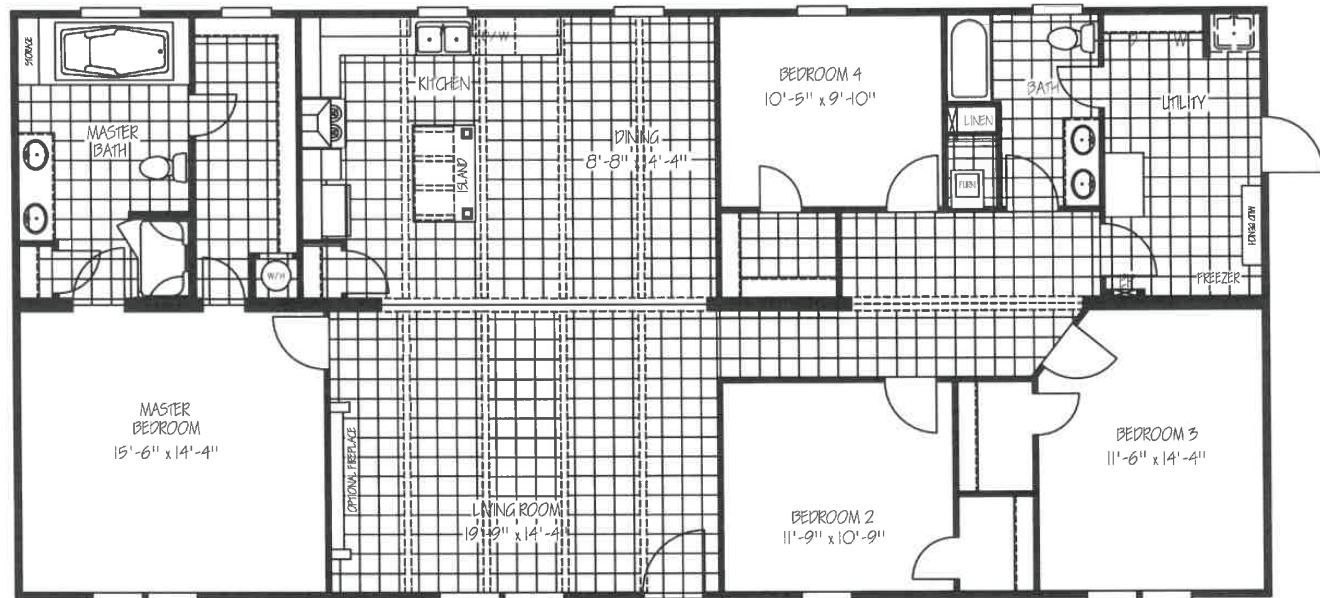

THE WASHINGTON

THE ELITE SERIES

MODEL: **ELT32644A** | 32 X 64 | 1,920 SQ. FT. | 4 BED 2 BATH

OPT. 60" SHOWER

OPT. FIREPLACE

1001 W. Loop 340 | Waco, Texas 76712 | 254-235-0222 | www.JessupHousing.com

STANDARD | FEATURES

THE ELITE SERIES

EXTERIOR

- Low E Thermal Pane Windows
- Steel Front Door with Full View Storm
- Cottage Rear Door
- Vinyl Siding / Comp Roof
- Whole House Wrapped in OSB
- 5" Lineal Trim
- 16" on Center 2x8 Floor Joist
- Whole House Wrap/Vapor Barrier
- Smart Panel Insert w/ Columns & Eyebrow