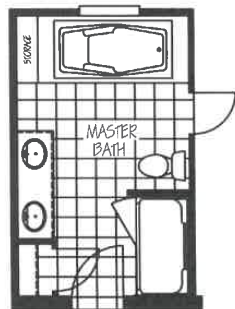

THE WASHINGTON

THE ELITE SERIES

MODEL: **ELT32644A** | 32 X 64 | 1,920 SQ. FT. | 4 BED 2 BATH

OPT. 60" SHOWER

OPT. FIREPLACE

1001 W. Loop 340 | Waco, Texas 76712 | 254-235-0222 | www.JessupHousing.com

STANDARD | FEATURES

KITCHEN

- 42" Overhead Cabinet System
- 3/4" Hardwood Cabinet Doors
- Lined Overhead Cabinets
- Lined Center Shelf in Base Cabinets
- Brushed Nickel Lever Handles Interior Doors
- Stainless Steel Kitchen Sink
- Kitchen Faucet with Sprayer
- LED Flush Mounted Ceiling Lights
- Pendant Lights
- Tile Backsplash

APPLIANCES

- 18 Cubic Foot Frost Free Black Refrigerator
- Plumbed for Icemaker
- 30" Black Electric Range
- Black Dishwasher
- Stainless Steel Vent-A-Hood
- 30 Gal. Dual Element High Efficiency Water Heater