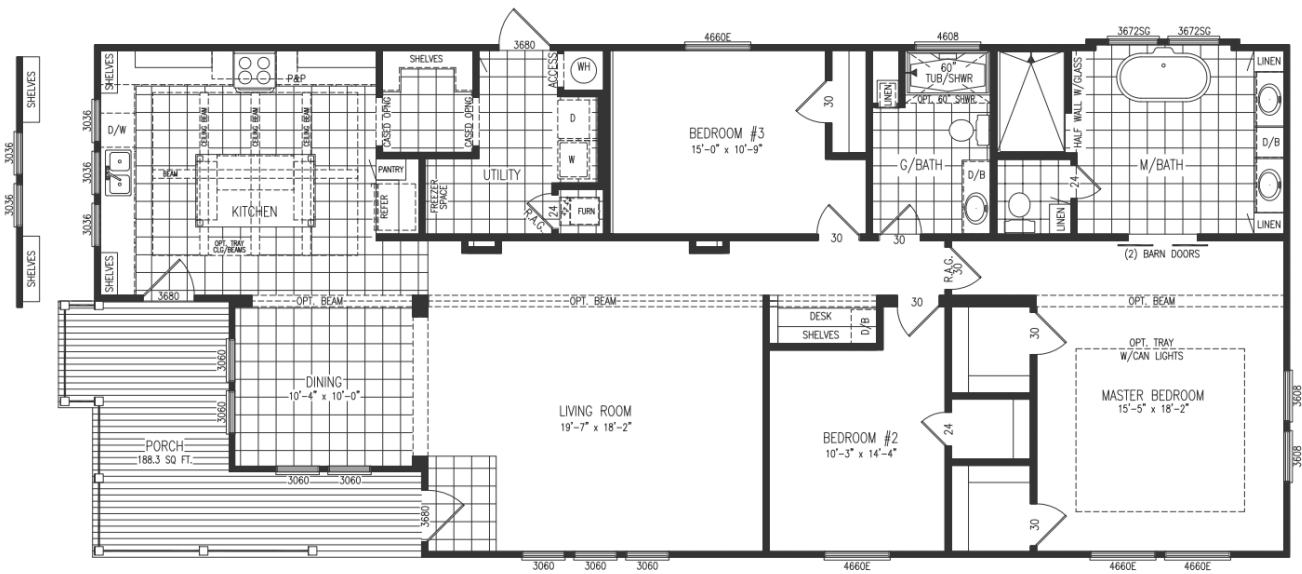

## KEY FEATURES

- Kitchen Island
- Office
- Covered Porch
- Pantry
- Walk-in Closet
- Large Shower
- Full Tape & Texture
- Low-E Windows
- HVAC Vents in Ceiling

## Floorplan