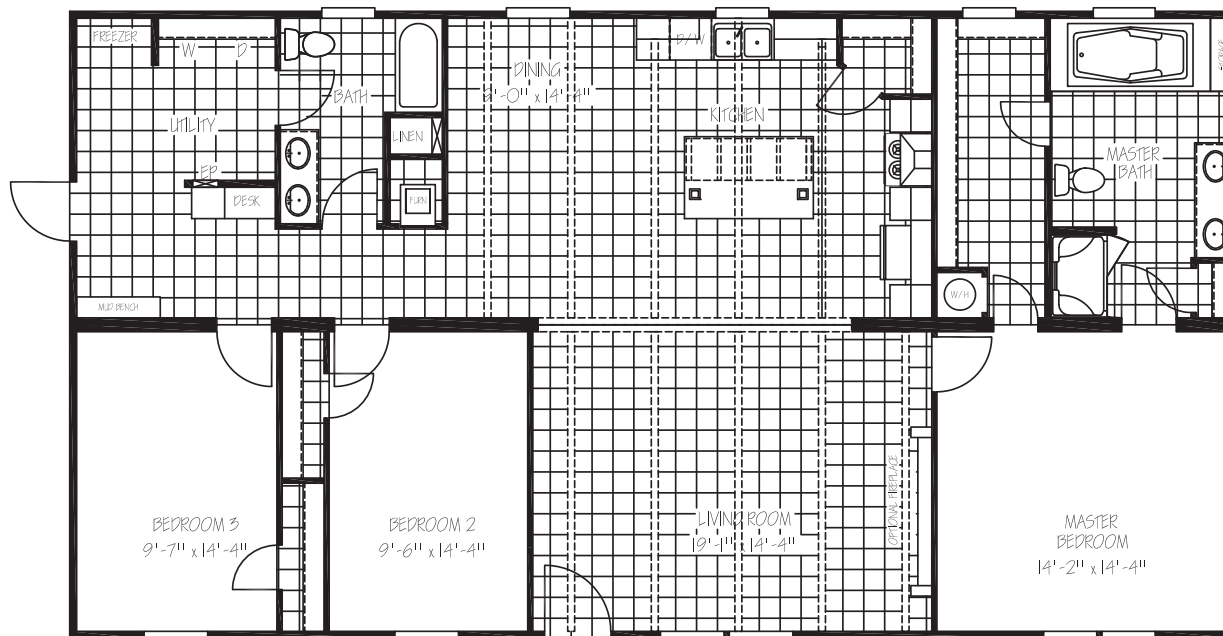

THE ROOSEVELT

THE ELITE SERIES

MODEL:

ELT32563A | 32 X 56 | 1,680 SQ. FT. | 3 BED 2 BATH

OPT. 60" SHOWER

1001 W. Loop 340 | Waco, Texas 76712 | 254-235-0222 | www.JessupHousing.com

STANDARD | FEATURES

THE ELITE SERIES

EXTERIOR

- Low E Thermal Pane Windows
- Steel Front Door with Full View Storm
- Cottage Rear Door
- Vinyl Siding / Comp Roof
- Whole House Wrapped in OSB
- 5" Lineal Trim
- 16" on Center 2x8 Floor Joist
- Whole House Wrap/Vapor Barrier
- Smart Panel Insert w/ Columns & Eyebrow