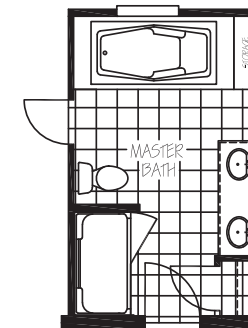

THE ROOSEVELT

THE ELITE SERIES

MODEL:

ELT32563A | 32 X 56 | 1,680 SQ. FT. | 3 BED 2 BATH

OPT. 60" SHOWER

1001 W. Loop 340 | Waco, Texas 76712 | 254-235-0222 | www.JessupHousing.com

STANDARD | FEATURES

THE ELITE SERIES

EXTERIOR

- Low E Thermal Pane Windows
- Steel Front Door with Full View Storm
- Cottage Rear Door
- Vinyl Siding / Comp Roof
- Whole House Wrapped in OSB
- 5" Lineal Trim
- 16" on Center 2x8 Floor Joist
- Whole House Wrap/Vapor Barrier
- Smart Panel Insert w/ Columns & Eyebrow

KITCHEN

- 42" Overhead Cabinet System
- 3/4" Hardwood Cabinet Doors
- Lined Overhead Cabinets
- Lined Center Shelf in Base Cabinets
- Brushed Nickel Lever Handles Interior Doors
- Stainless Steel Kitchen Sink
- Kitchen Faucet with Sprayer
- LED Flush Mounted Ceiling Lights
- Pendant Lights
- Tile Backsplash

APPLIANCES

- 18 Cubic Foot Frost Free Black Refrigerator
- Plumbed for Icemaker
- 30" Black Electric Range
- Black Dishwasher
- Stainless Steel Vent-A-Hood
- 30 Gal. Dual Element High Efficiency Water Heater