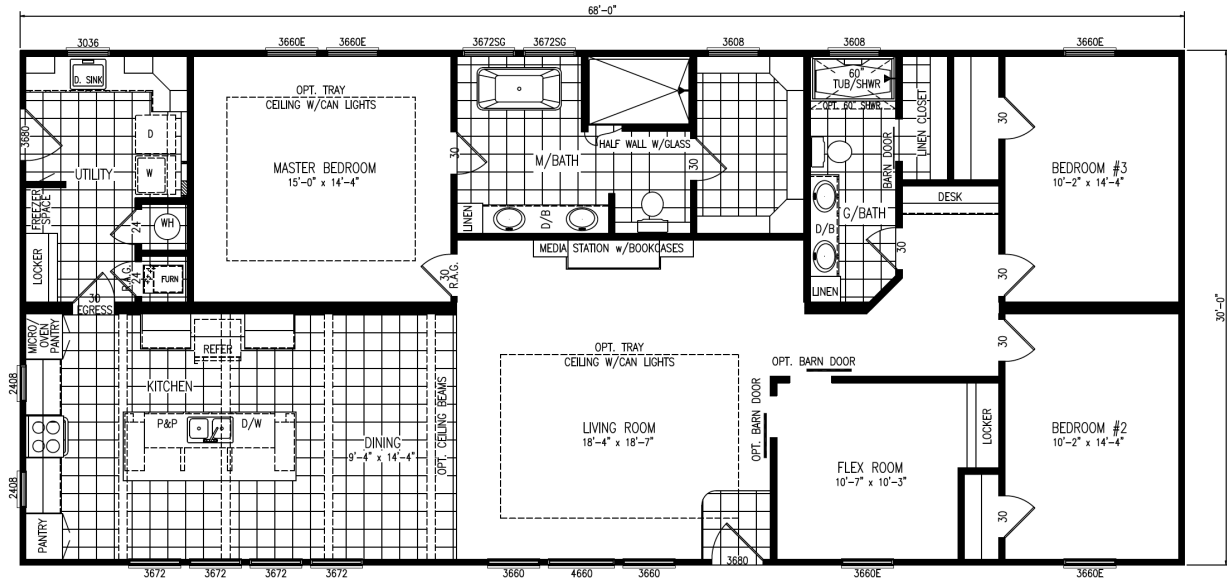

MODEL: M-2
 30' x 68' 2,040 SQ.FT.
 4 BEDROOMS, 2 BATHS

(<https://meridianfactorybuilt.com/wp-content/uploads/2019/09/M-268.png>)

M-268

Sq. Ft. Size Beds Bathrooms
204030' 68'3 Bedrooms2 Bathrooms

Price Range

M Series

Key Features

View 360° (</3d/m-268-32-3d/?fullscreen>)

(<https://meridianfactorybuilt.com/floorplans/m-268/emailpopup/>)

MODEL: M-2
30' x 68' 2,040 SQ.FT.
4 BEDROOMS, 2 BATHS

(<https://meridianfactorybuilt.com/wp-content/uploads/2019/09/M-268.png>)