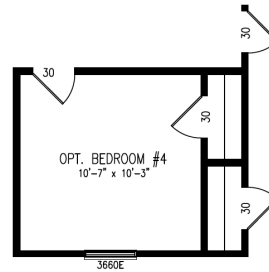

MODEL: M-2
 30' x 68' 2,040 SQ.FT.
 4 BEDROOMS, 2 BATHS

(<https://meridianfactorybuilt.com/wp-content/uploads/2019/09/M-268.png>)

M-268

Sq. Ft. Size Beds Bathrooms
204030' 68'3 Bedrooms2 Bathrooms

Price Range

M Series

Key Features

View 360° (</3d/m-268-32-3d/?fullscreen>)

(<https://meridianfactorybuilt.com/floorplans/m-268/emailpopup/>)

MODEL: M-2
30' x 68' 2,040 SQ.FT.
4 BEDROOMS, 2 BATHS

(<https://meridianfactorybuilt.com/wp-content/uploads/2019/09/M-268.png>)