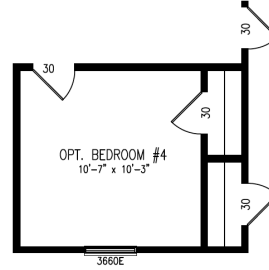

MODEL: M-2
 30' x 68' 2,040 SQ.FT.
 4 BEDROOMS, 2 BATHS

(<https://meridianfactorybuilt.com/wp-content/uploads/2019/09/M-268.png>)

M-268

Sq. Ft. Size Beds Bathrooms
204030' 68'3 Bedrooms2 Bathrooms

Price Range

M Series

Key Features

View 360° (</3d/m-268-32-3d/?fullscreen>)

(<https://meridianfactorybuilt.com/floorplans/m-268/emailpopup/>)

MODEL: M-2
30' x 68' 2,040 SQ.FT.
4 BEDROOMS, 2 BATHS

(<https://meridianfactorybuilt.com/wp-content/uploads/2019/09/M-268.png>)